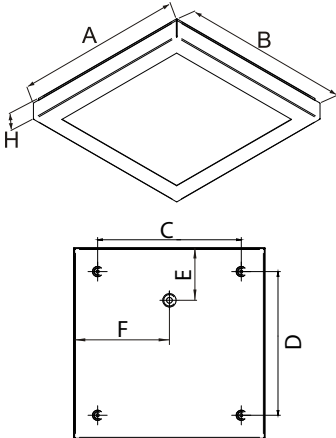

Rubin Look LED Smooth PLX

RUBIN LOOK LED SMOOTH

RUBIN LOOK LED SMOOTH

RUBIN LOOK LED SMOOTH
2700LM PLX E IP44 34 840
600X300

Dimensions/Abmessungen/Les dimensions

Φ [lm]	A (mm)	B (mm)	H (mm)	C (mm)	D (mm)	E (mm)	F (mm)
2700	620	375	61	500	280	188	49
5400	620	625	61	400	400	47	49
5400	1120	375	61	820	280	47	200