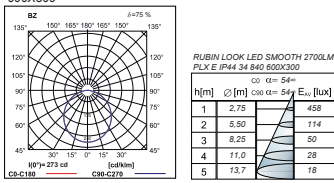

Rubin Look LED Smooth PLX

RUBIN LOOK LED SMOOTH

RUBIN LOOK LED SMOOTH

RUBIN LOOK LED SMOOTH
2700LM PLX E IP44 34 840
600X300

Dimensions/Abmessungen/Les dimensions

Φ [lm]	A (mm)	B (mm)	H (mm)	C (mm)	D (mm)	E (mm)	F (mm)
2700	620	375	61	500	280	188	49
5400	620	625	61	400	400	47	49
5400	1120	375	61	820	280	47	200